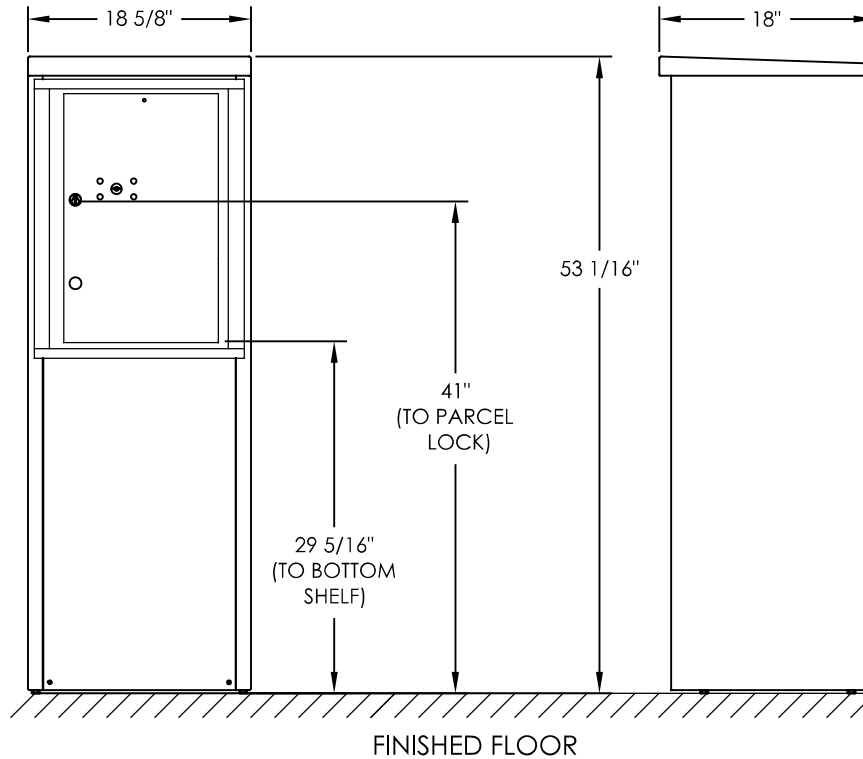

versatile™ 4C06S-1P-D

COMPARTMENT CHART

DESCRIPTION	COMPARTMENT	COMPARTMENT SIZE	QTY.
PARCEL	PL6	20-1/2" H x 12" W x 15" D	1

NOTES:

1. The Depot is not a USPS Approved product so local Postal authorization would be necessary for USPS mail delivery.
2. Depots are designed to ensure the selected 4C module is installed at a standard accessible height.
3. Depot cabinet assembled complete in factory.
4. Depot ships complete with 4C front-loading module installed.
5. May be installed outside or inside - see foundation specification details in installation manual.

PRODUCT SERIES: VERSATILE™ 4C06S-1P-D

<p>5935 Corporate Drive • Manhattan, KS 66503 800.275.1747 • www.florencelockers.com</p>	MODEL	REV -
	SCALE 1:16	LAST REV DATE 10/21/2025
	DRAWING NUMBER 4C06S-1P-DCS	DRAWN BY NBC